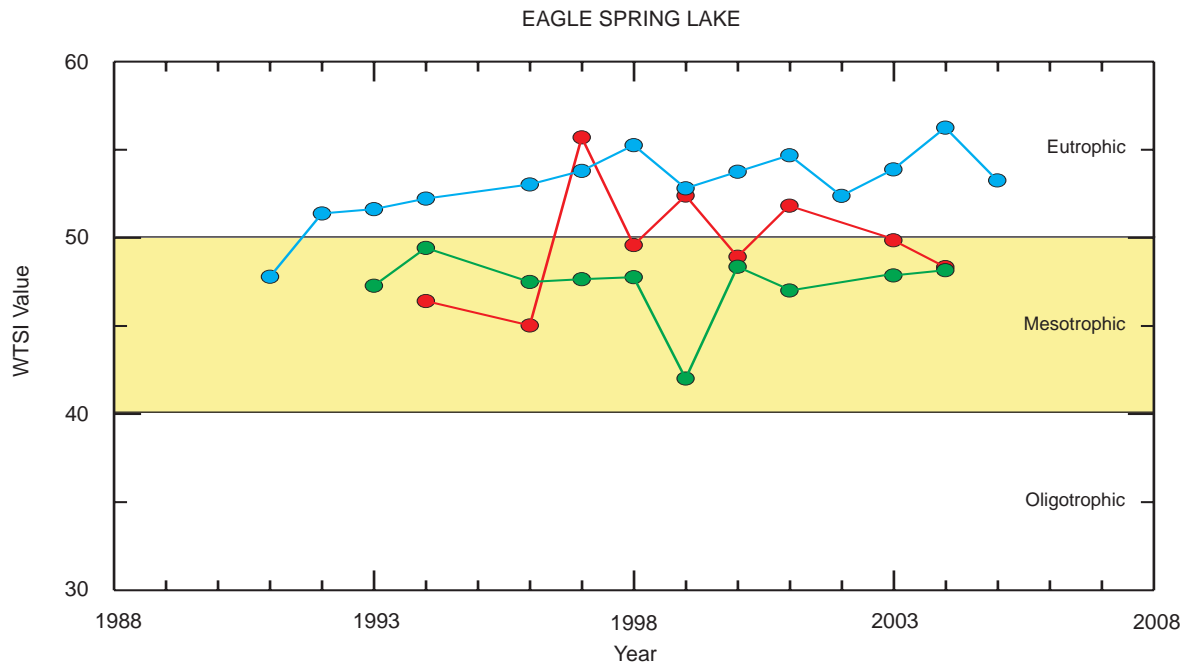

Attachment 36

ANNUAL MEAN SUMMER (JUNE 15-SEPTEMBER 15) SECCHI DEPTH
AMONG SHALLOW LAKES IN SOUTHEAST WISCONSIN: 1970-2008

Source: SEWRPC.

Attachment 37

ANNUAL MEAN SUMMER (JUNE 15-SEPTEMBER 15) TOTAL PHOSPHORUS
AMONG SHALLOW LAKES IN SOUTHEAST WISCONSIN: 1970-2008

Source: SEWRPC.

Attachment 38

TROPHIC STATE INDEX FOR EAGLE SPRING AND LULU LAKES: 1988-2008

—●— Total Phosphorus —●— Secchi Depth —●— Chlorophyll-a

Source: SEWRPC.

Attachment 39

AQUATIC PLANT SPECIES OBSERVED IN SHALLOW LAKES THROUGHOUT SOUTHEASTERN WISCONSIN