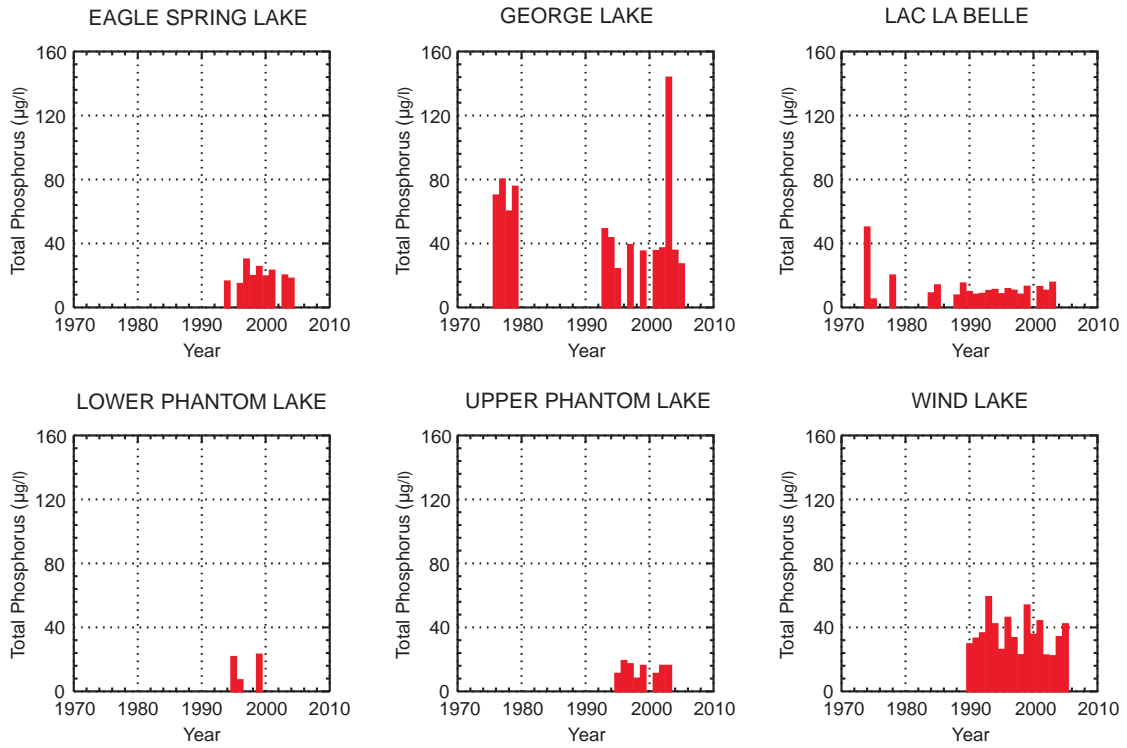

Attachment 36

ANNUAL MEAN SUMMER (JUNE 15-SEPTEMBER 15) SECCHI DEPTH
AMONG SHALLOW LAKES IN SOUTHEAST WISCONSIN: 1970-2008

Source: SEWRPC.

Attachment 37

ANNUAL MEAN SUMMER (JUNE 15-SEPTEMBER 15) TOTAL PHOSPHORUS
AMONG SHALLOW LAKES IN SOUTHEAST WISCONSIN: 1970-2008

Source: SEWRPC.

Attachment 38

TROPHIC STATE INDEX FOR EAGLE SPRING AND LULU LAKES: 1988-2008

—●— Total Phosphorus —●— Secchi Depth —●— Chlorophyll-a

Source: SEWRPC.

Attachment 39

AQUATIC PLANT SPECIES OBSERVED IN SHALLOW LAKES THROUGHOUT SOUTHEASTERN WISCONSIN