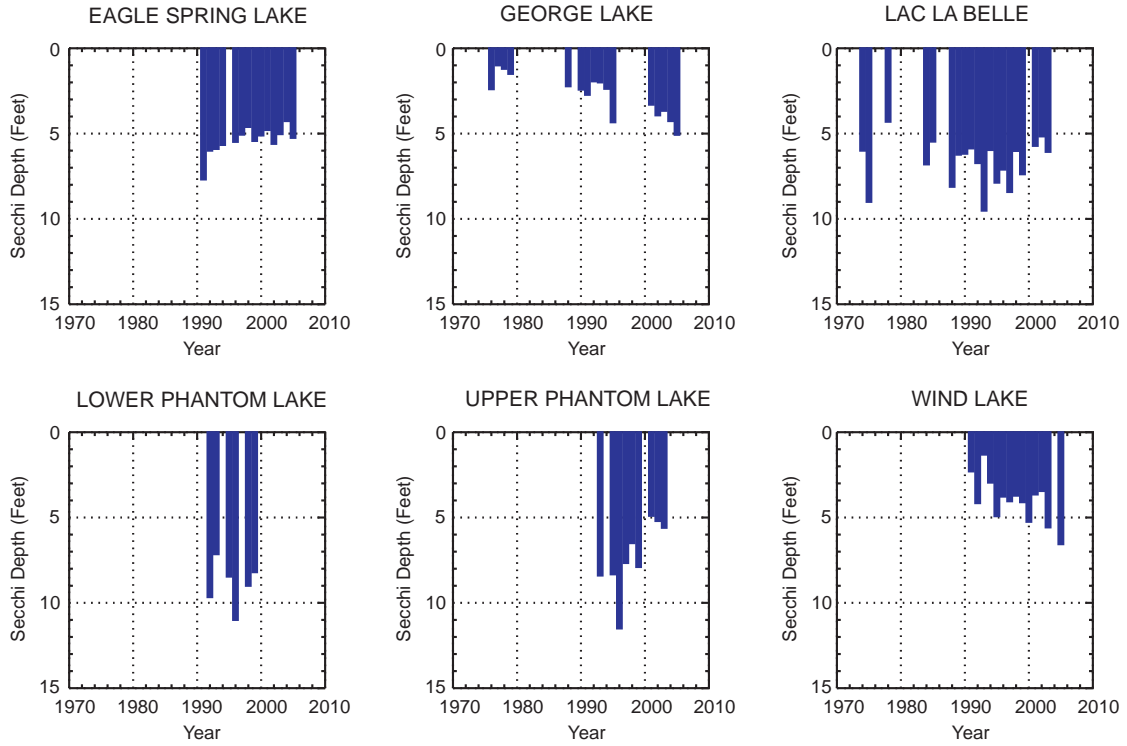

Attachment 36

ANNUAL MEAN SUMMER (JUNE 15-SEPTEMBER 15) SECCHI DEPTH
AMONG SHALLOW LAKES IN SOUTHEAST WISCONSIN: 1970-2008

Source: SEWRPC.

Attachment 37

ANNUAL MEAN SUMMER (JUNE 15-SEPTEMBER 15) TOTAL PHOSPHORUS
AMONG SHALLOW LAKES IN SOUTHEAST WISCONSIN: 1970-2008

Source: SEWRPC.

Attachment 38

TROPHIC STATE INDEX FOR EAGLE SPRING AND LULU LAKES: 1988-2008

—●— Total Phosphorus —●— Secchi Depth —●— Chlorophyll-a

Source: SEWRPC.

Attachment 39

AQUATIC PLANT SPECIES OBSERVED IN SHALLOW LAKES THROUGHOUT SOUTHEASTERN WISCONSIN