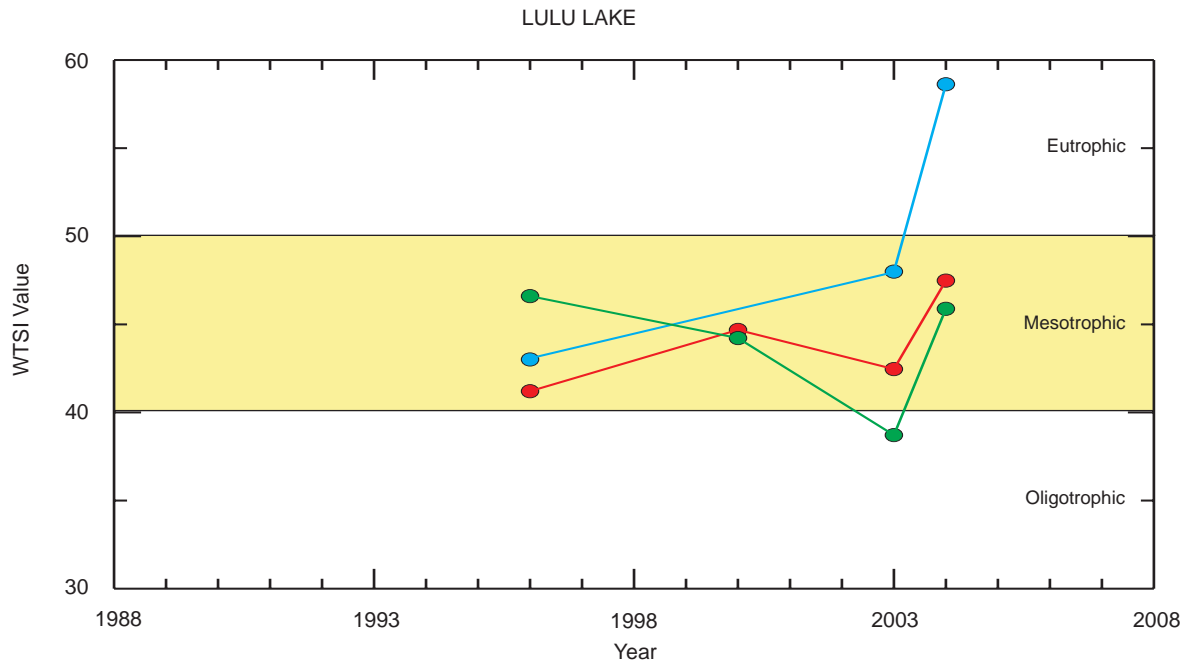

Attachment 36

ANNUAL MEAN SUMMER (JUNE 15-SEPTEMBER 15) SECCHI DEPTH
AMONG SHALLOW LAKES IN SOUTHEAST WISCONSIN: 1970-2008

Source: SEWRPC.

Attachment 37

ANNUAL MEAN SUMMER (JUNE 15-SEPTEMBER 15) TOTAL PHOSPHORUS
AMONG SHALLOW LAKES IN SOUTHEAST WISCONSIN: 1970-2008

Source: SEWRPC.

Attachment 38

TROPHIC STATE INDEX FOR EAGLE SPRING AND LULU LAKES: 1988-2008

—●— Total Phosphorus —●— Secchi Depth —●— Chlorophyll-a

Source: SEWRPC.

Attachment 39

AQUATIC PLANT SPECIES OBSERVED IN SHALLOW LAKES THROUGHOUT SOUTHEASTERN WISCONSIN